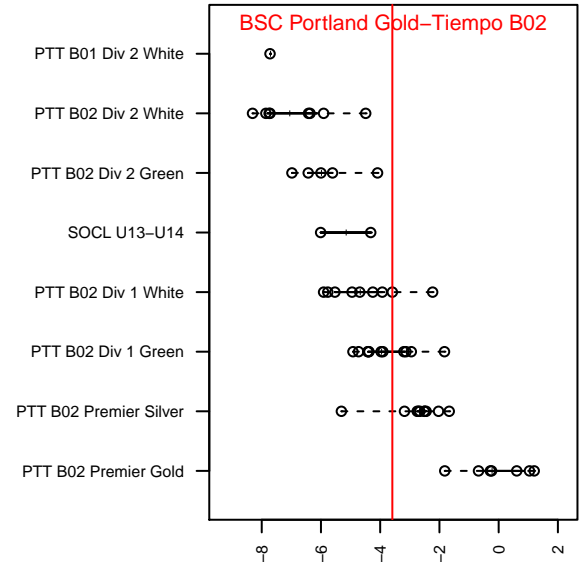

BSC Portland Gold-Tiempo B02

Bridlemile SC Portland
 Portland, OR
 B02 total strength=890
 attack=1.73 defense=1.08
 fall league = PTT B02 Div 1 White
 spr league = Spr OYS B02 Div 1 White
 notes= Tiempo

alt names used:
 BSC OREGON BSC OREGON 02B TIEMPO
 BSC OREGON 02B TIEMPO (OR)
 BSC Portland 02B Tiempo
 BSC Portland 02B Tiempo
 BSC Portland 02B Tiempo

Venues played:
 2015 PCU Summer Classic U13 Silver
 2015 Oswego Nike Cup Silver U13
 2015 Chinook Cup U14
 2015 PTT B02 Division 1 White
 2015 OYS Presidents Cup B02
 2015 Spr OYS B02 Division 1 White

**attack and defense variance (black dot)
relative to other teams
and top 10 in region**

**attack and defense rating
relative to others at age
and all opponents in last 13 months**

Performance relative to 13 month average