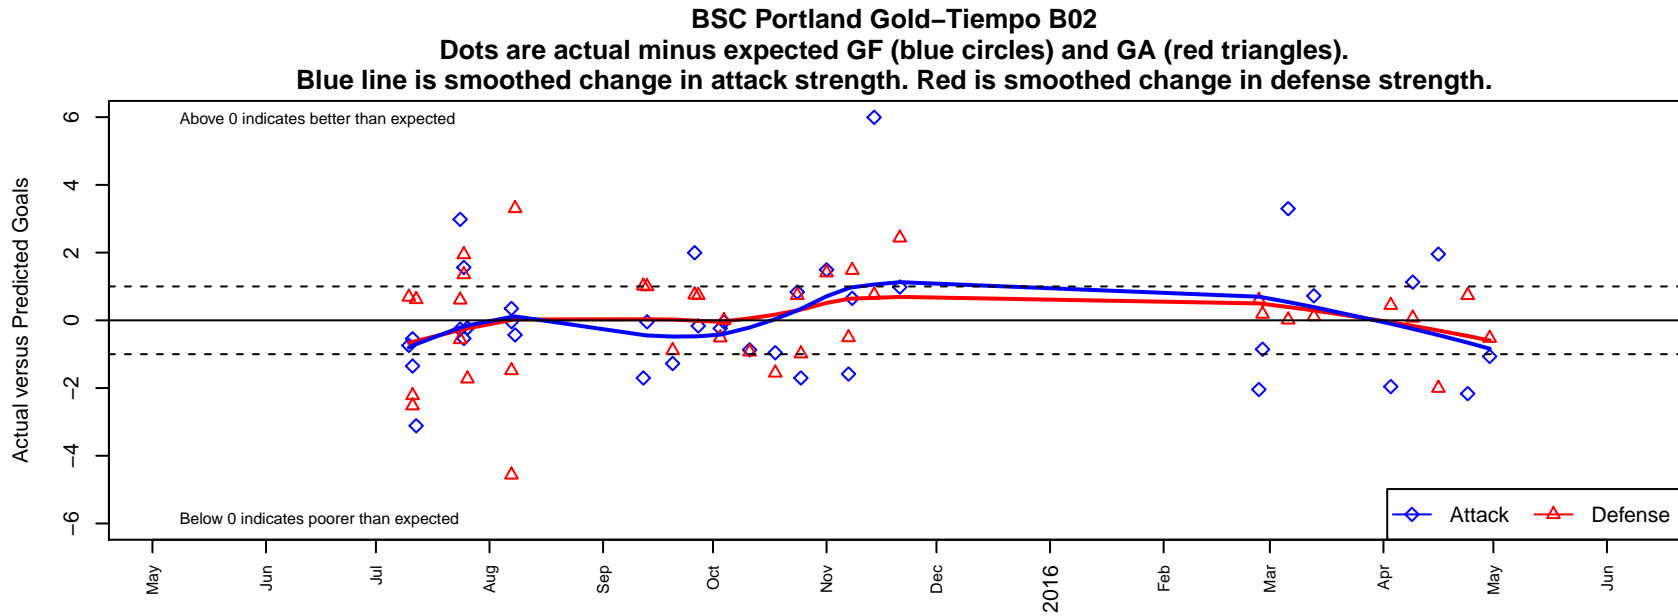

BSC Portland Gold-Tiempo B02

Bridlemile SC Portland
 Portland, OR
 B02 total strength=890
 attack=1.73 defense=1.08
 fall league = PTT B02 Div 1 White
 spr league = Spr OYS B02 Div 1 White
 notes= Tiempo

alt names used:
 BSC OREGON BSC OREGON 02B TIEMPO
 BSC OREGON 02B TIEMPO (OR)
 BSC Portland 02B Tiempo
 BSC Portland 02B Tiempo
 BSC Portland 02B Tiempo

Venues played:
 2015 PCU Summer Classic U13 Silver
 2015 Oswego Nike Cup Silver U13
 2015 Chinook Cup U14
 2015 PTT B02 Division 1 White
 2015 OYS Presidents Cup B02
 2015 Spr OYS B02 Division 1 White

**attack and defense variance (black dot)
relative to other teams
and top 10 in region**

**attack and defense rating
relative to others at age
and all opponents in last 13 months**

Performance relative to 13 month average